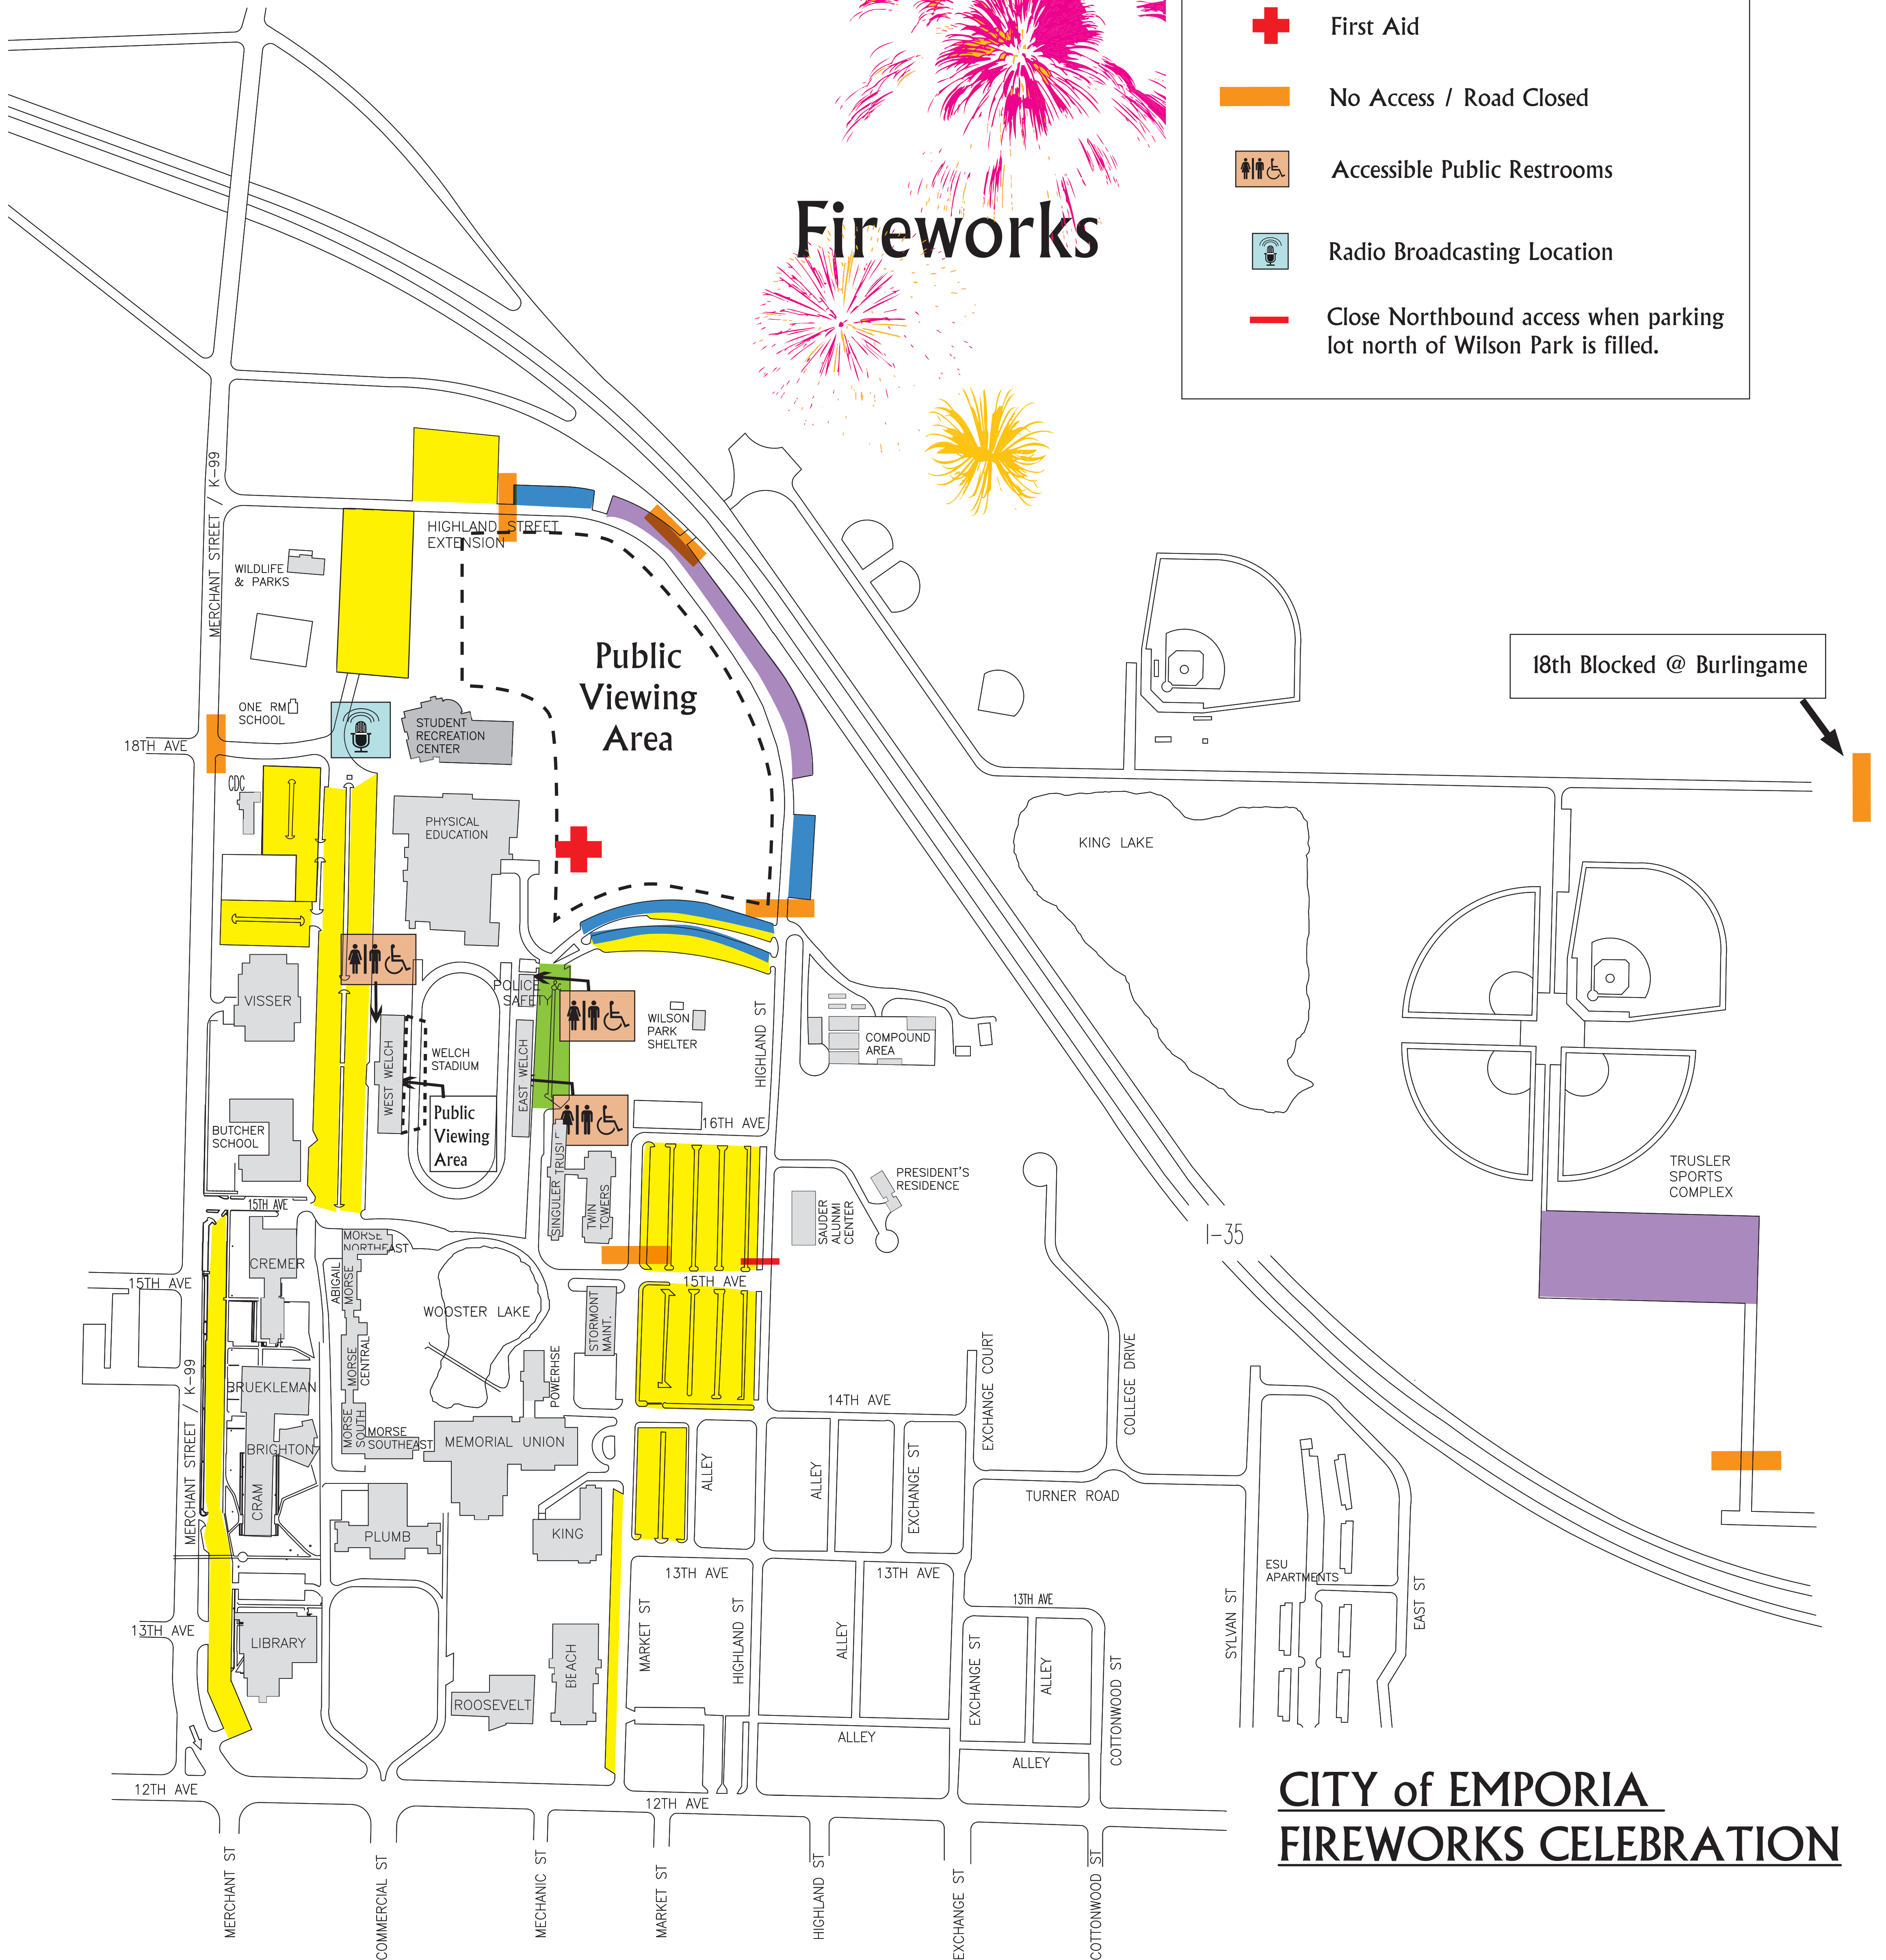

# Fireworks

-  Public Parking
-  Emergency Vehicles
-  No Parking
-  Accessible Parking
-  First Aid
-  No Access / Road Closed
-  Accessible Public Restrooms
-  Radio Broadcasting Location
-  Close Northbound access when parking lot north of Wilson Park is filled.

**CITY of EMPORIA**  
**FIREWORKS CELEBRATION**