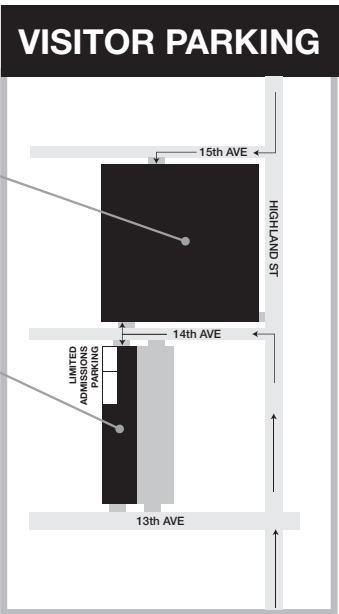

← CORA MILLER HALL
(West on 12th to Chestnut)