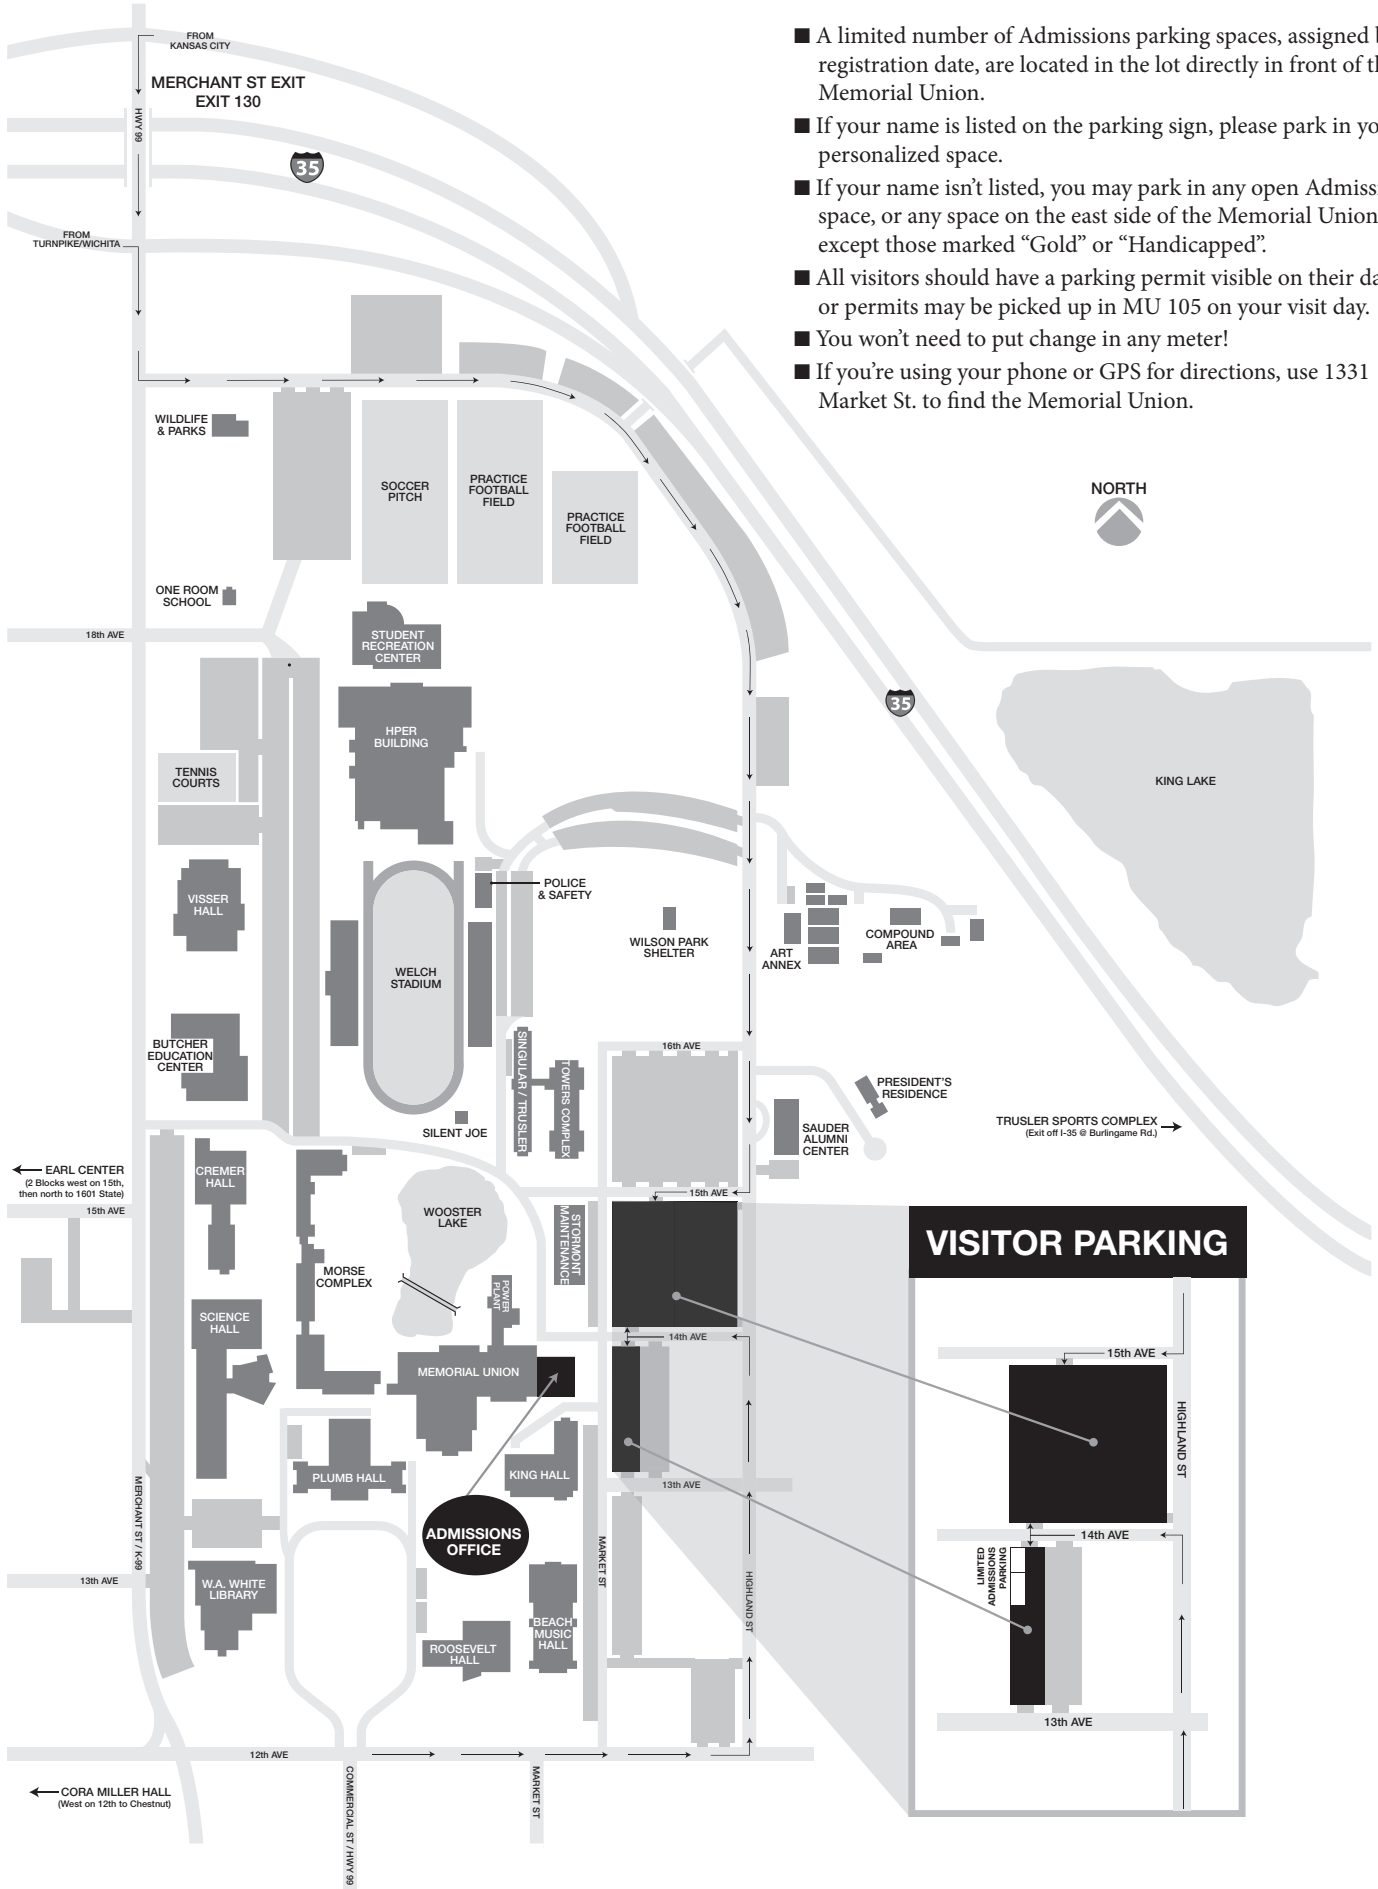

CAMPUS MAP

EMPORIA STATE UNIVERSITY

- A limited number of Admissions parking spaces, assigned by registration date, are located in the lot directly in front of the Memorial Union.
- If your name is listed on the parking sign, please park in your personalized space.
- If your name isn't listed, you may park in any open Admissions space, or any space on the east side of the Memorial Union except those marked "Gold" or "Handicapped".
- All visitors should have a parking permit visible on their dash, or permits may be picked up in MU 105 on your visit day.
- You won't need to put change in any meter!
- If you're using your phone or GPS for directions, use 1331 Market St. to find the Memorial Union.

VISITOR PARKING

15th AVE ←

← 14th AVE

← 13th AVE

HIGHLAND ST

← MARKET ST

← 13th AVE

← 14th AVE

← 15th AVE

LIMITED ADMISSIONS PARKING

← CORA MILLER HALL
(West on 12th to Chestnut)