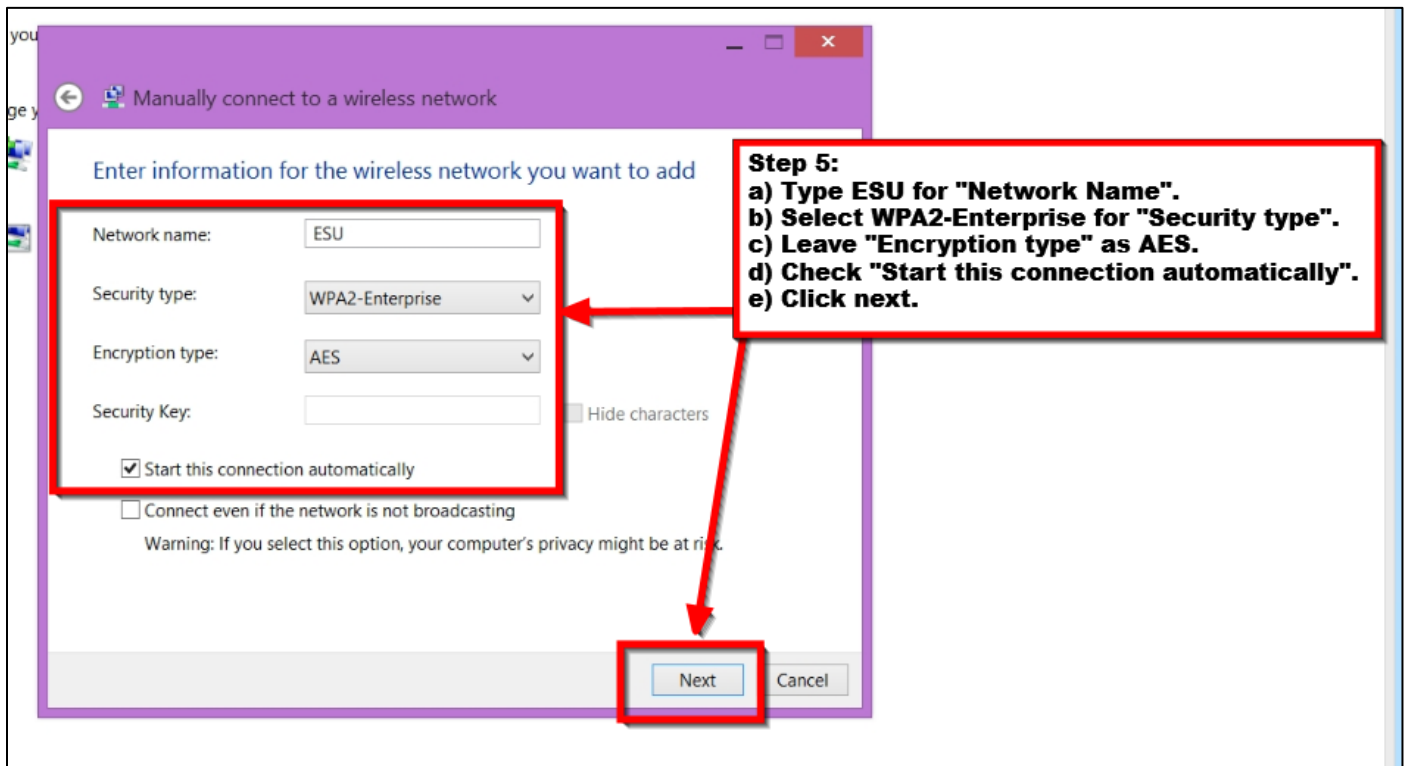

Connecting Windows 8 to ESU Wireless

4.

5.

9.

10.

11.

12.

13.