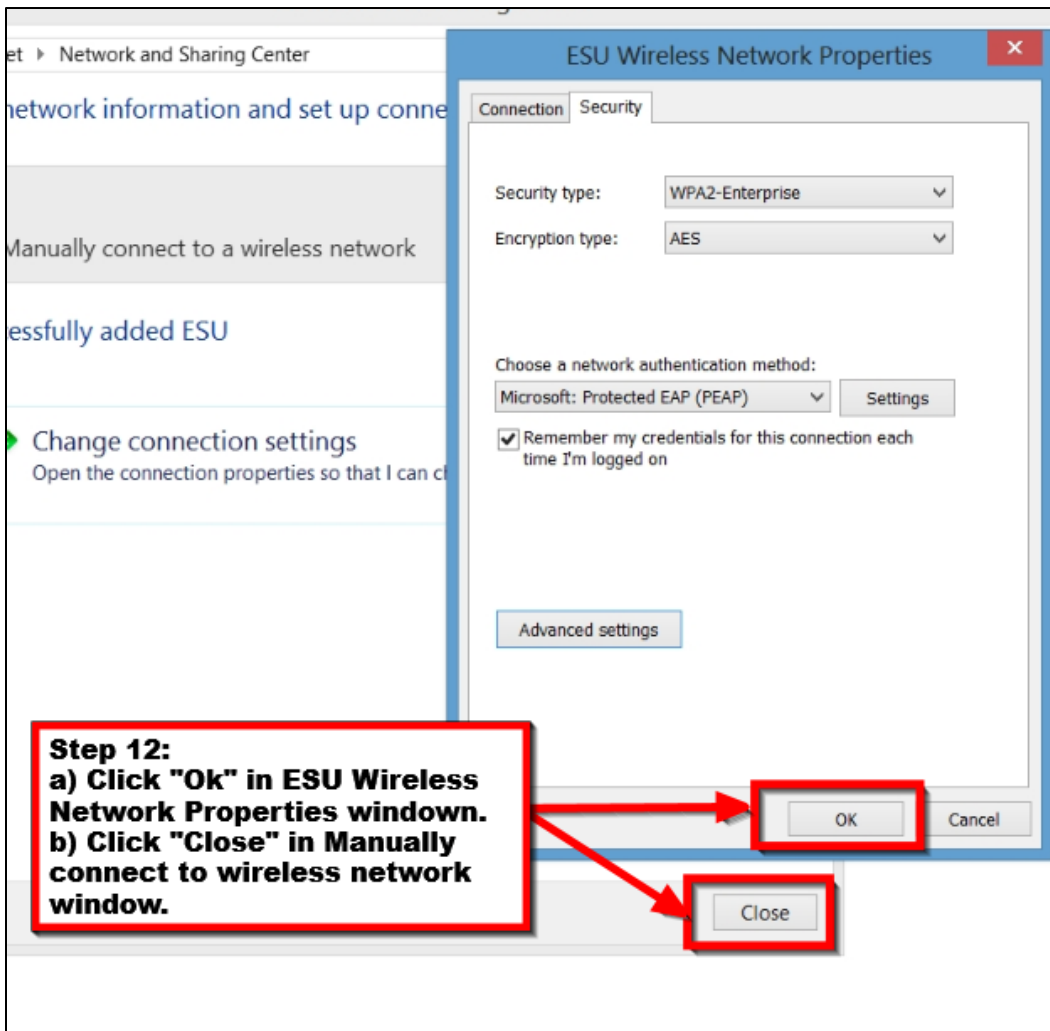

Connecting Windows 8 to ESU Wireless

4.

5.

9.

10.

11.

12.

13.