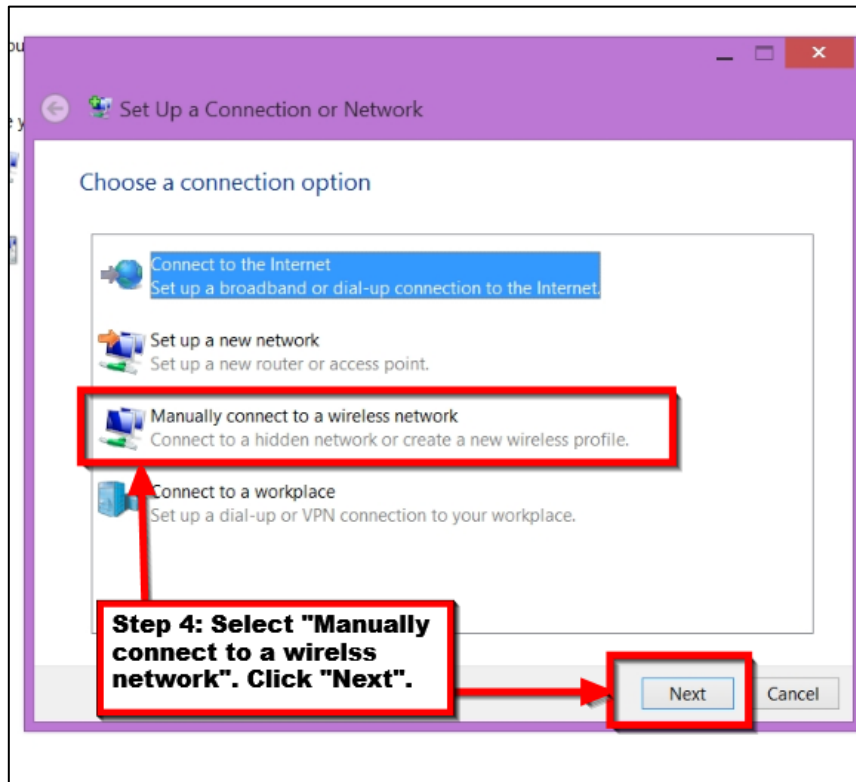

Connecting Windows 8 to ESU Wireless

4.

5.

9.

10.

11.

12.

13.