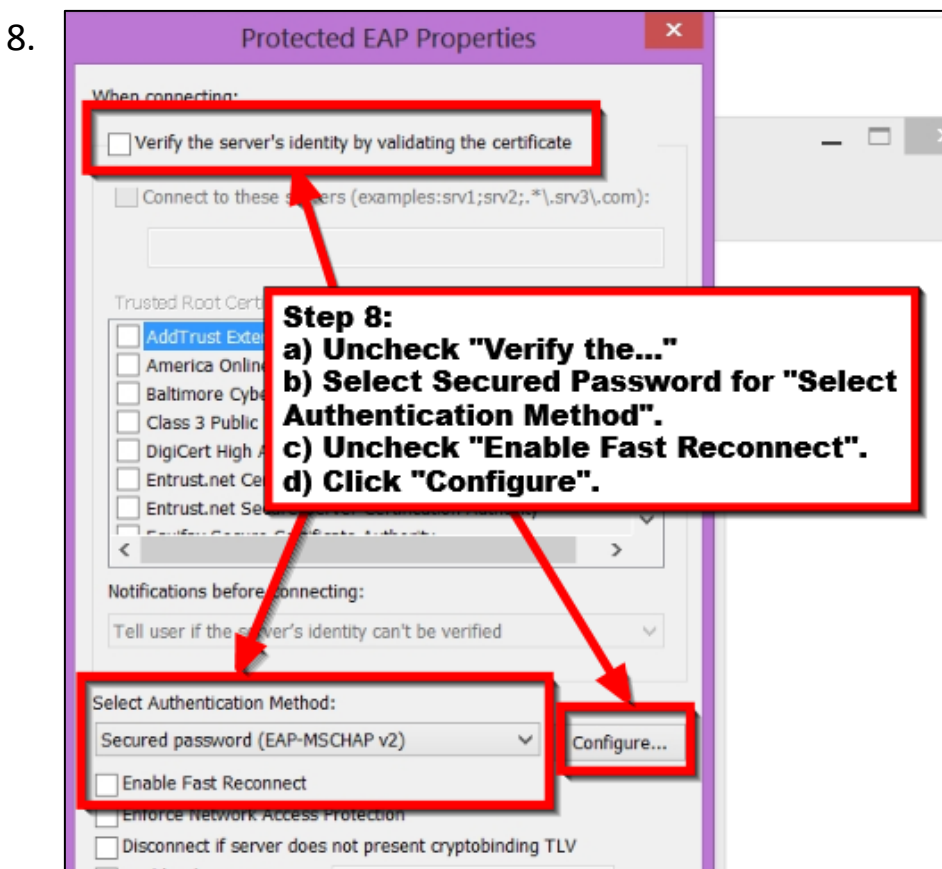

Connecting Windows 8 to ESU Wireless

4.

5.

9.

10.

11.

12.

13.