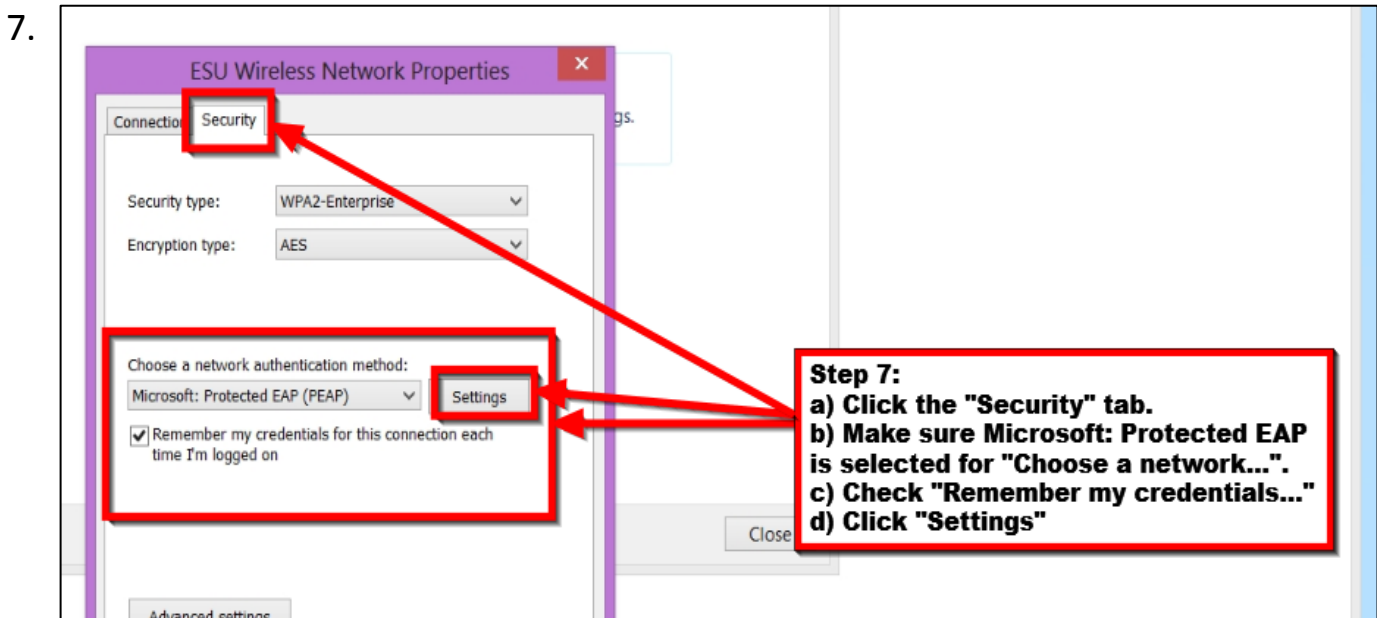

Connecting Windows 8 to ESU Wireless

4.

5.

9.

10.

11.

12.

13.