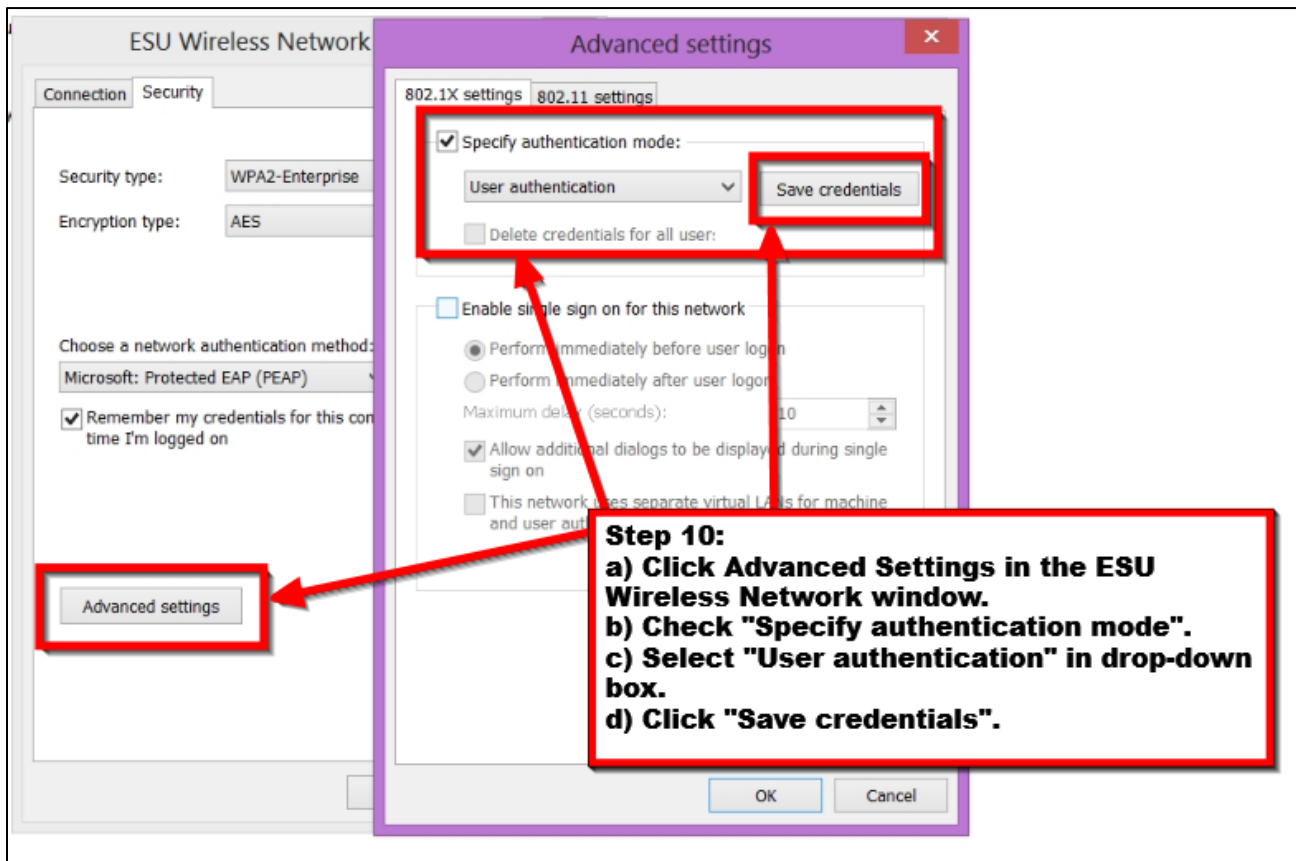

Connecting Windows 8 to ESU Wireless

4.

5.

9.

10.

11.

12.

13.