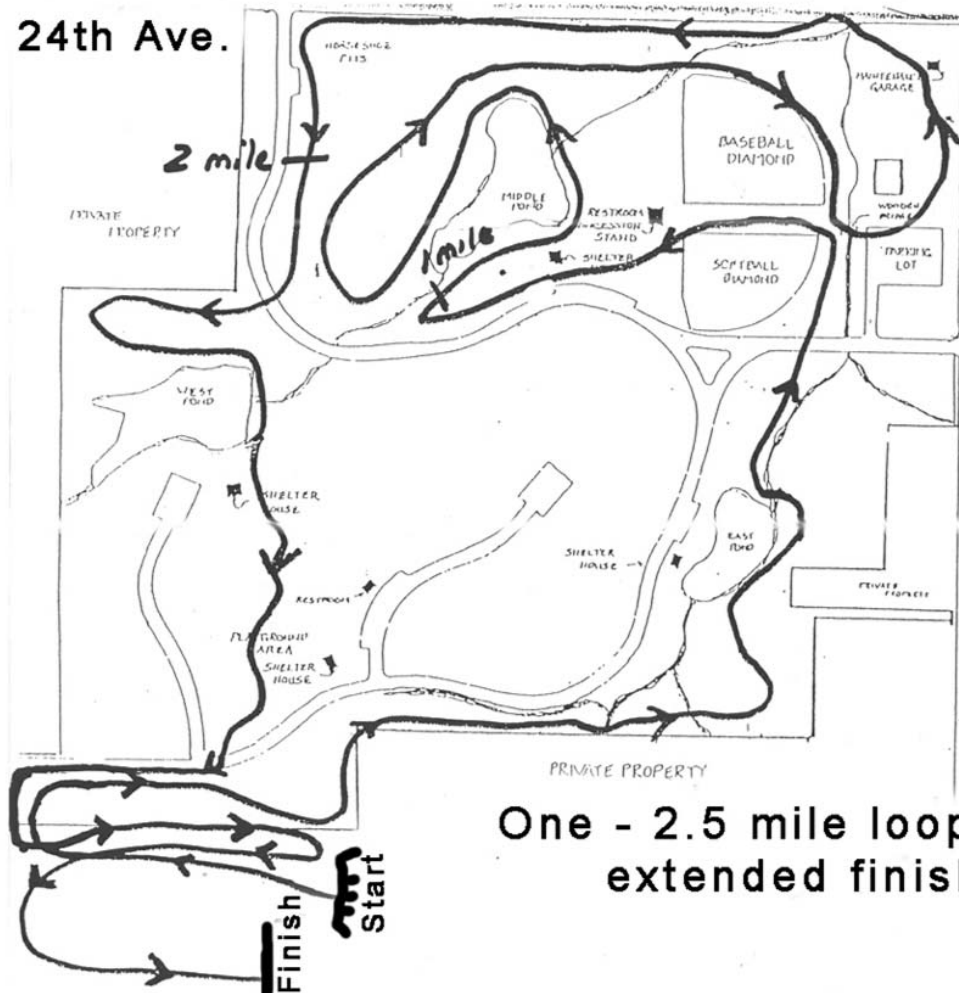

One - 2.5 mile loop with
extended finish

24th Ave.